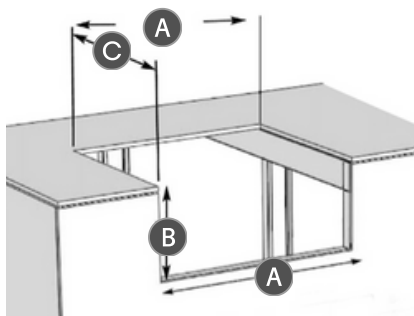

Width	Height	Depth
INSULATING LINERS	Description	Width	Height	Depth
NOVO42IL	NOVO/HONE 42" Grill Liner	43"	11-1/2"	24-1/2"
NOVO36IL	NOVO/HONE 36" Grill Liner	37"	11-1/2"	24-1/2"
NOVO30IL	NOVO/HONE 30" Grill Liner	31"	11-1/2"	24-1/2"
ALTA40IL	ALTA 40" Grill Liner	40-3/8"	9-3/4"	22"
ALTA32IL	ALTA 32" Grill Liner	33"	9-3/4"	22"
NOVOPBIL	NOVO/HONE Pwr Brnr Liner	24-3/8"	11-3/8"	24-3/8"
NOVODBSBIL	NOVO/HONE Side Burner Liner	15-5/8"	11-1/2"	24-1/4"
ALTAPBIL	ALTA Power Burner Liner	16-1/4"	9-5/8"	20-1/4"
ALTADBSBIL	ALTA Side Burner Liner	13-1/4"	9-5/8"	22"

D = Notch out width of countertop overhang should be cut back to the cabinet base to allow appliance to sit flush with base.