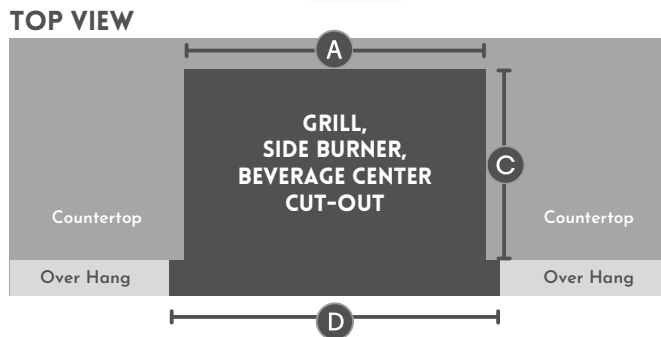

Width	Height	Depth
INSULATING LINERS	Description	Width	Height	Depth
NOVO42IL	NOVO/HONE 42" Grill Liner	43"	11-1/2"	24-1/2"
NOVO36IL	NOVO/HONE 36" Grill Liner	37"	11-1/2"	24-1/2"
NOVO30IL	NOVO/HONE 30" Grill Liner	31"	11-1/2"	24-1/2"
ALTA40IL	ALTA 40" Grill Liner	40-3/8"	9-3/4"	22"
ALTA32IL	ALTA 32" Grill Liner	33"	9-3/4"	22"
NOVOPBIL	NOVO/HONE Pwr Brnr Liner	24-3/8"	11-3/8"	24-3/8"
NOVODBSBIL	NOVO/HONE Side Burner Liner	15-5/8"	11-1/2"	24-1/4"
ALTAPBIL	ALTA Power Burner Liner	16-1/4"	9-5/8"	20-1/4"
ALTADBSBIL	ALTA Side Burner Liner	13-1/4"	9-5/8"	22"

D = Notch out width of countertop overhang should be cut back to the cabinet base to allow appliance to sit flush with base.