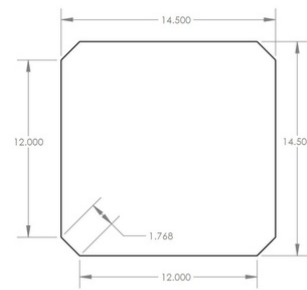

Width	Height	Depth
INSULATING LINERS	Description	Width	Height	Depth
NOVO42IL	NOVO/HONE 42" Grill Liner	43"	11-1/2"	24-1/2"
NOVO36IL	NOVO/HONE 36" Grill Liner	37"	11-1/2"	24-1/2"
NOVO30IL	NOVO/HONE 30" Grill Liner	31"	11-1/2"	24-1/2"
ALTA40IL	ALTA 40" Grill Liner	40-3/8"	9-3/4"	22"
ALTA32IL	ALTA 32" Grill Liner	33"	9-3/4"	22"
NOVOPBIL	NOVO/HONE Pwr Brnr Liner	24-3/8"	11-3/8"	24-3/8"
NOVODBSBIL	NOVO/HONE Side Burner Liner	15-5/8"	11-1/2"	24-1/4"
ALTAPBIL	ALTA Power Burner Liner	16-1/4"	9-5/8"	20-1/4"
ALTADBSBIL	ALTA Side Burner Liner	13-1/4"	9-5/8"	22"

D = Notch out width of countertop overhang should be cut back to the cabinet base to allow appliance to sit flush with base.